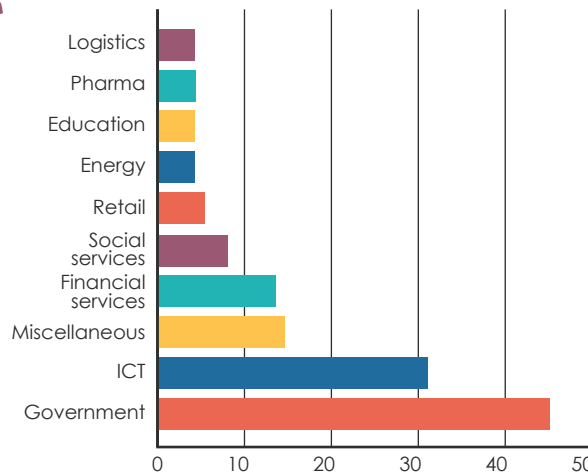

OFFICES
2008 Berchem
2015 Hasselt

INTAKE PROCESS

- 68 Test Engineers
- 9 Jobcoaching and Sales
- 2 Management

SERVICES

- Functional Software Testing
- Quality Assurance Assignments

SUPPORTED PROJECTS

ATTENTION IN THE MEDIA

- 42x Newspaper
- 18x Radio
- 26x Magazine
- 12x TV
- 5x Other

DOMICILE OF TEST ENGINEERS

CUSTOMERS

TURNOVER

HOURS OF TEST ENGINEERS PER WEEK

MEMBERSHIPS