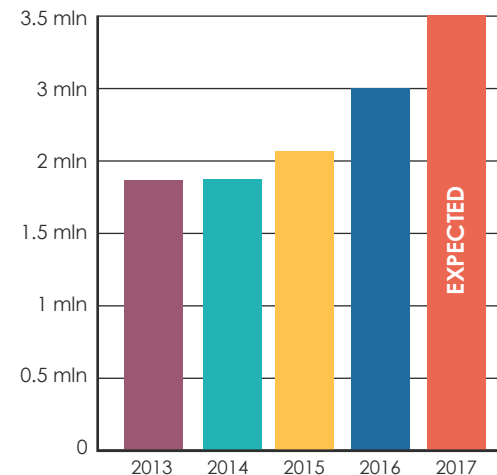

- 42x Newspaper
- 18x Radio
- 26x Magazine
- 12x TV
- 5x Other

DOMICILE OF TEST ENGINEERS

CUSTOMERS

TURNOVER

HOURS OF TEST ENGINEERS PER WEEK

MEMBERSHIPS