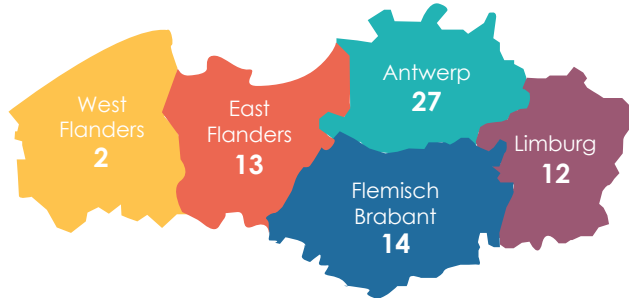

DOMICILE OF TEST ENGINEERS