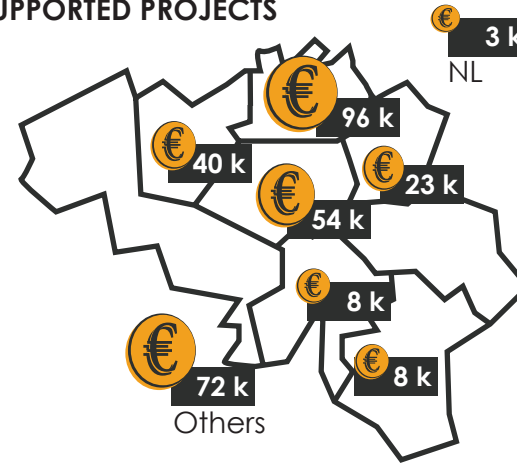

OFFICES
2008 Berchem
2015 Hasselt

INTAKE PROCESS

- 68 Test Engineers
- 9 Jobcoaching and Sales
- 2 Management

SERVICES

- Functional Software Testing
- Quality Assurance Assignments

SUPPORTED PROJECTS

ATTENTION IN THE MEDIA

- 42x Newspaper
- 18x Radio
- 26x Magazine
- 12x TV
- 5x Other

DOMICILE OF TEST ENGINEERS

CUSTOMERS

TURNOVER

HOURS OF TEST ENGINEERS PER WEEK

MEMBERSHIPS