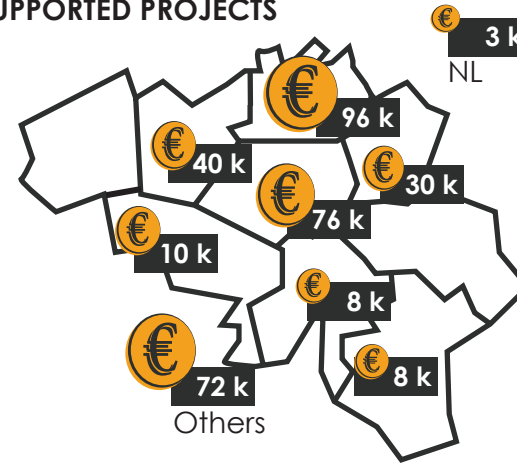

OFFICES

2008 Berchem
2015 Hasselt
2018 Roeselare

INTAKE PROCESS

80 Test Engineers
11 Jobcoaching and Sales
2 Management

SERVICES

- Functional Software Testing
- Quality Assurance Assignments

SUPPORTED PROJECTS

ATTENTION IN THE MEDIA

- 46x Newspaper
- 22x Radio
- 28x Magazine
- 15x TV
- 7x Other

DOMICILE OF TEST ENGINEERS

CUSTOMERS

TURNOVER

HOURS OF TEST ENGINEERS PER WEEK

MEMBERSHIPS