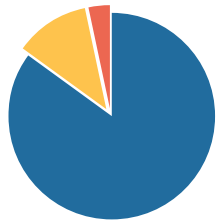

INTAKE PROCESS