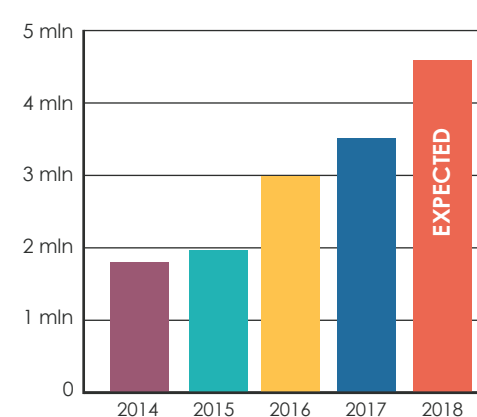

ATTENTION IN THE MEDIA

- 46x Newspaper
- 22x Radio
- 28x Magazine
- 15x TV
- 7x Other

DOMICILE OF TEST ENGINEERS

CUSTOMERS

TURNOVER

HOURS OF TEST ENGINEERS PER WEEK

MEMBERSHIPS