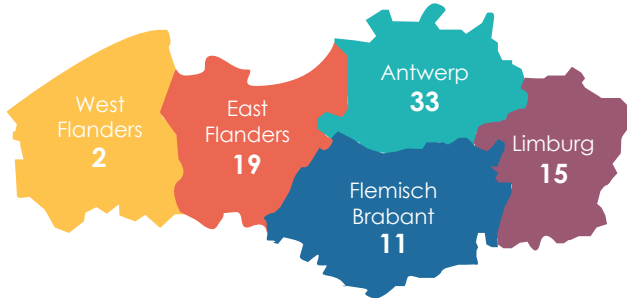

DOMICILE OF TEST ENGINEERS