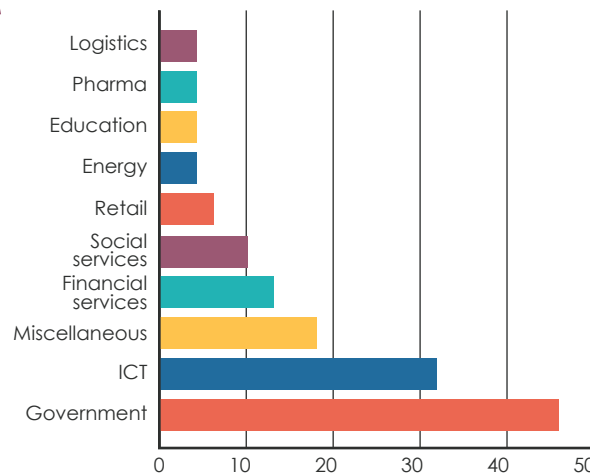

OFFICES

2008 Berchem
2015 Hasselt
2018 Roeselare

INTAKE PROCESS

80 Test Engineers
11 Jobcoaching and Sales
2 Management

SERVICES

- Functional Software Testing
- Quality Assurance Assignments

SUPPORTED PROJECTS

ATTENTION IN THE MEDIA

- 46x Newspaper
- 22x Radio
- 28x Magazine
- 15x TV
- 7x Other

DOMICILE OF TEST ENGINEERS

CUSTOMERS

TURNOVER

HOURS OF TEST ENGINEERS PER WEEK

MEMBERSHIPS